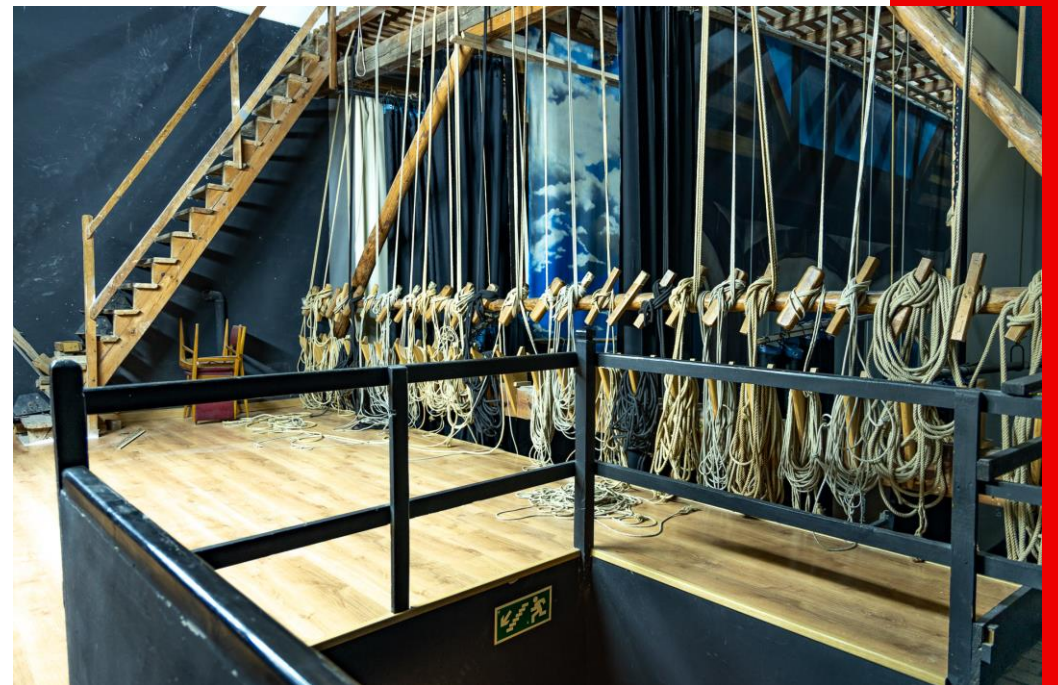

FILM MADRID
Oficina de Promoción de Rodajes
de la Comunidad de Madrid
Region of Madrid Filming Promotion Office