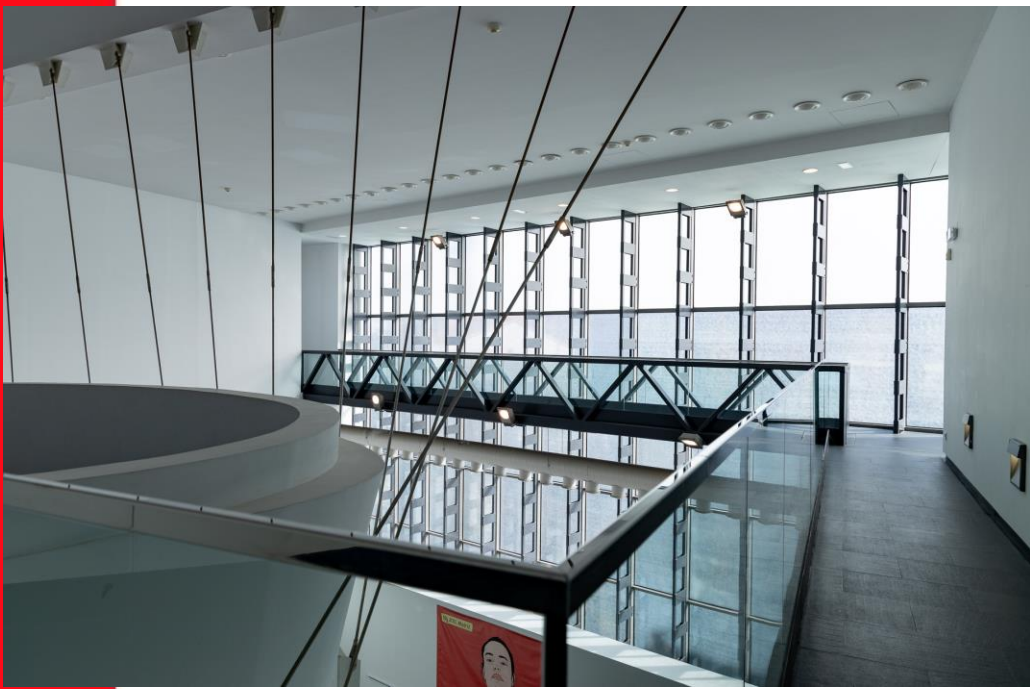

FILM MADRID
Oficina de Promoción de Rodajes
de la Comunidad de Madrid
Region of Madrid Filming Promotion Office