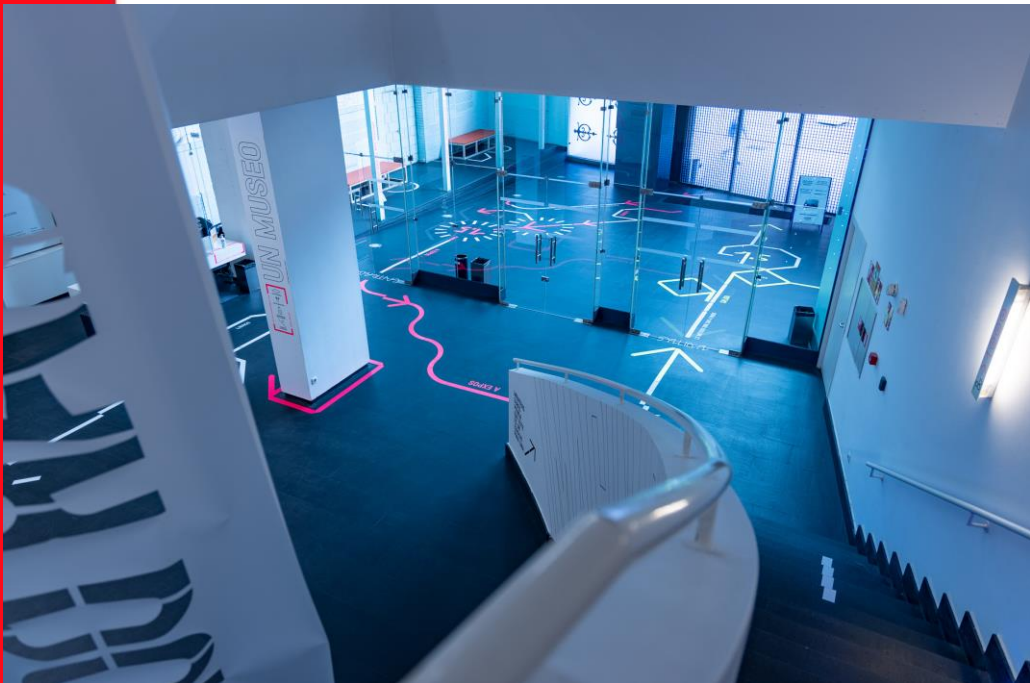

FILM MADRID
Oficina de Promoción de Rodajes
de la Comunidad de Madrid
Region of Madrid Filming Promotion Office